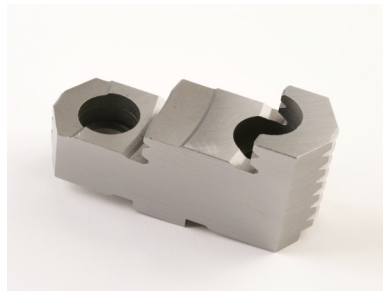

# It's Just Like a Buck...

*Only BUCK CHUCK COMPANY manufactures the ORIGINAL Buck Chuck. We set the benchmark that others have tried to emulate, but no one can duplicate!*

**AMERICAN STANDARD TONGUE & GROOVE  
HARDENED TOP REVERSIBLE JAWS  
WILL FIT MANY DIFFERENT CHUCK BRANDS**

**8" 6 Jaw Set Sale Price \$340**

**10" 6 Jaw Set Sale Price \$374**

**12" 3 Jaw Set Sale Price \$224**

**12" 6 Jaw Set Sale Price \$324**

Limited Quantity Available. Offer Good Only While Supplies Last. Items are non-returnable. Sale price not available with discounts or other offers. Offer not good on Purchase Orders already in place.